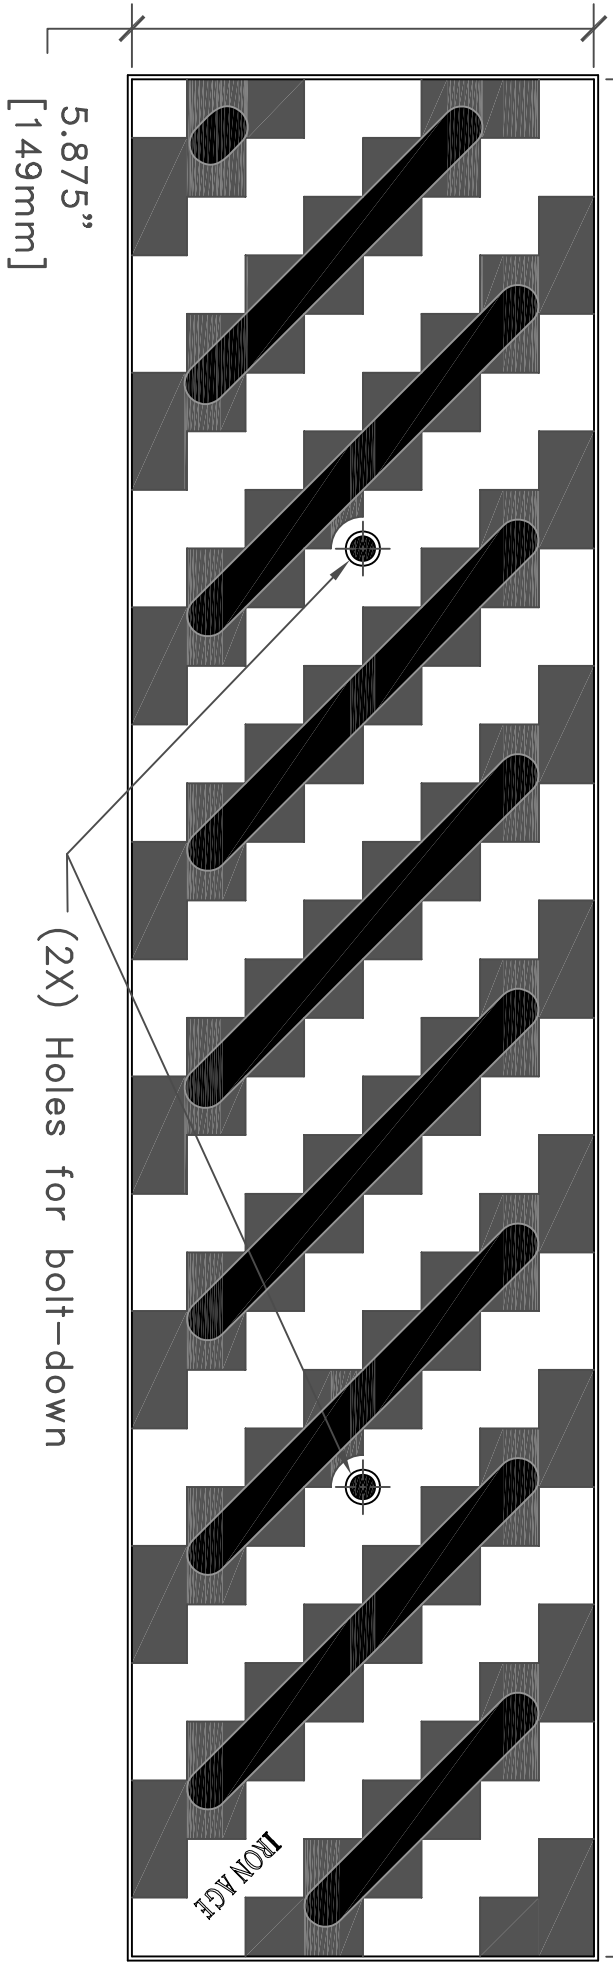

3 GRATES ARRAYED

TOP

23.875"
[606mm]

5.875"
[149mm]

(2X) Holes for bolt-down

IRON AGE
DESIGNS

6242 S. VERDE ST
TACOMA, WA 98409
TEL 206.276.0925
FAX 206.257.0318
WWW.IRONAGE-ONLINE.COM

NOTES:

1. Material: cast iron
2. Natural finish
3. Total thickness: 3/4"
4. Fits drain channels
5. No openings greater than 1/2"
6. Free Drain Area = 16%
7. Due to casting inconsistencies, all dimensions are nominal.

manufactured by:

NDS; Dura Slope™

RG-133 6"
drawing no. RG1.N.06007

drawn by: CD
scale: NTS
date: 07/11/06

patent pending
© 2006 Iron Age Designs